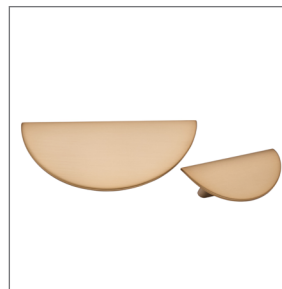

DESIGN AND COLOUR INSPIRATION WITH WENDY MOORE

CREAM GLOWS AGAINST NATURAL OAK, POLISHED MARBLE, BRASS ACCENTS AND TACTILE WOVEN FINISHES TO CREATE GENTLE, TIMELESS CALM

CABINETRY

BENCHTOP

White MDF Primed Scallop Lining Panel, Bunnings

Alpine Vinyl Wrapped MDF in Kaleo, Kaboodle

Timber in American Oak, Kaboodle

Mineral Surface in Caesarstone ICON™ Calacatta Dreamwave

TILE

PAINT

HARDWARE

FLOORING

Noosa Gloss Zellige Tile in White, Tile Cloud