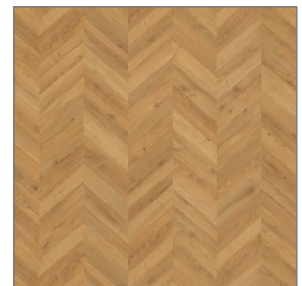

DESIGN AND COLOUR INSPIRATION WITH WENDY MOORE

ICE WHITE BRINGS EFFORTLESS CLARITY, PAIRING BEAUTIFULLY WITH BOLD STATEMENT CABINETRY, PALE TIMBERS AND TEXTURED FINISHES

TILE

Noosa Gloss Zellige
Tile in White,
Tile Cloud

BENCHTOP

Formica Laminate in
Rustic Marble
Velour, Laminex

CABINETRY

Absolute Grain
Laminate in Bayleaf,
Laminex

Laminate in Possum
Natural, Laminex

HARDWARE

L833.256 Handle in
Matte Black, Kethy

L859.192 Handle in
Brushed Gold, Kethy

FLOORING

Terra Pure Shadow
hybrid in Weathered
Gum, Flooring Xtra

Oak Laminate in
Dijon Chevron,
Flooring Xtra