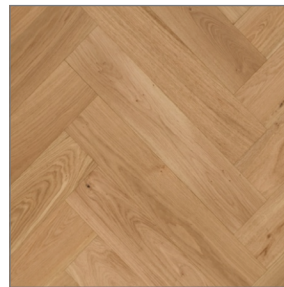

DESIGN AND COLOUR INSPIRATION WITH WENDY MOORE

BLACK ANCHORS A SPACE WITH MODERN CONFIDENCE, THRIVING ALONGSIDE MATTE STONE, RICH TIMBER AND WARM WHITE SURFACES

BENCHTOP

CABINETRY

Laminate in Carrara Marble, Laminex

Laminate in Figured Limestone natural, Laminex

Vinyl Wrapped MDF in Cremsala, Kaboodle

Melamine in Walnut, Kaboodle

SPLASHBACK

HARDWARE

FLOORING

M2 Mineral in Laceline, Caesarstone

L859.192 MBK#7 Handle in Matte Black, Kethy

Sand song Engineered Timber in Herringbone Coral, Flooring Xtra

Terra Pure Shadow Hybrid in Weathered Gum, Flooring Xtra