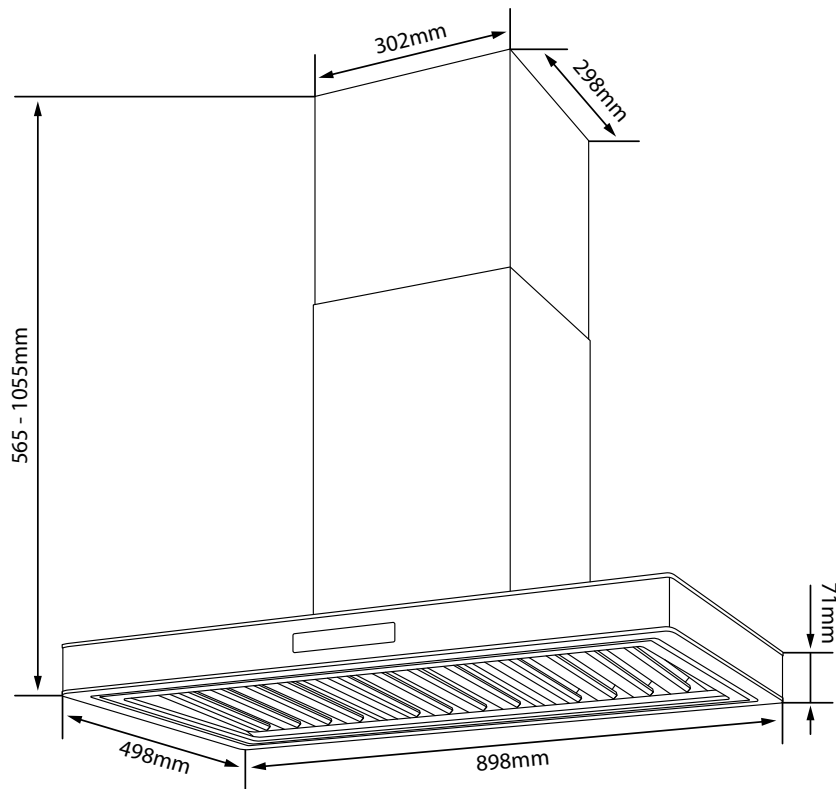

## BTC90BG

FEATURES	
Finish	Matte black / glass
Installation type	Wall mount
Extraction rate	1000m <sup>3</sup> /h
Control type	Touch with white LED
No. of speeds	3 + boost
Lighting	360° LED strip
Filters	3x baffle
Airflow type	Ducted only
Countdown timer	10mins
ACCESSORIES	
Flue extension kit	H2090059 - 2x 750mm pieces
SPECIFICATIONS	
Electrical connection	10A plug
Power supply	220 - 240V, 50Hz
LED wattage	1x 28W
Power cord length (m)	1.4
DIMENSIONS (PRODUCT)	
Width x depth x height (mm)	898 x 498 x 565 - 1055
Recommended clearance (mm)	700 - 750
Duct diameter (mm)	150
Gross weight (kg)	33
Net weight (kg)	27
DIMENSIONS (CARTON)	
Width x depth x height (mm)	970 x 475 x 600
WARRANTY	
Parts and labour	5 years