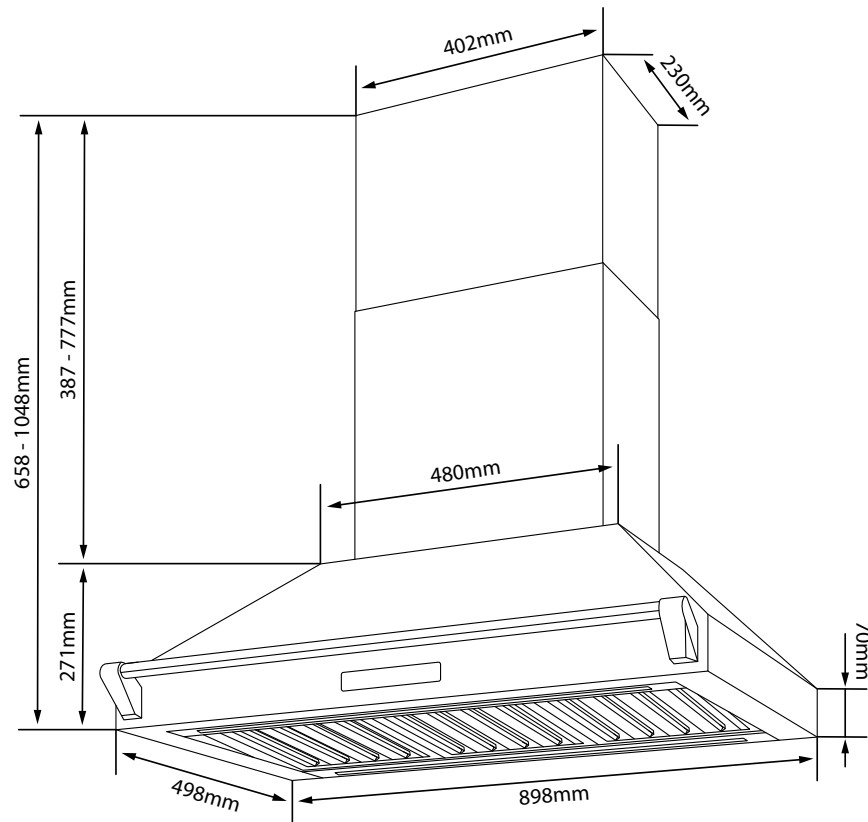

Classic Canopy Rangehood with Chrome Rail

Colour

Black: BPC90BR

Features & Benefits

LED Lighting

Enhance your cooking experience with two LED Light Strips, providing unmatched illumination across your entire cooktop area.

Touch Controls

Simplify your cooking experience with easy to use Touch Controls, preventing build-up of grease and moisture and allowing seamless adjustment of the rangehood power.

Design

Make a statement in the kitchen and perfectly complement the Belling Range Cooker series with this classic designed rangehood.

Scan for more info

BPC90BR

FEATURES	
Finish	Gloss black / chrome rail
Installation type	Wall mount
Extraction rate	1000m ³ /h
Control type	Touch with white LED
No. of speeds	3 + boost
Lighting	2x LED strips
Filters	3x baffle
Airflow type	Ducted only
Countdown timer	10mins
ACCESSORIES	
Flue extension kit	H2090060 - 2x 650mm pieces
SPECIFICATIONS	
Electrical connection	10A plug
Power supply	220 - 240V, 50Hz
LED wattage	2x 7.5W
Power cord length (m)	1.4
DIMENSIONS (PRODUCT)	
Width x depth x height (mm)	898 x 498 x 658 - 1048
Recommended clearance (mm)	700 - 750
Duct diameter (mm)	150
Gross weight (kg)	25
Net weight (kg)	20
DIMENSIONS (CARTON)	
Width x depth x height (mm)	1004 x 452 x 604
WARRANTY	
Parts and labour	5 years