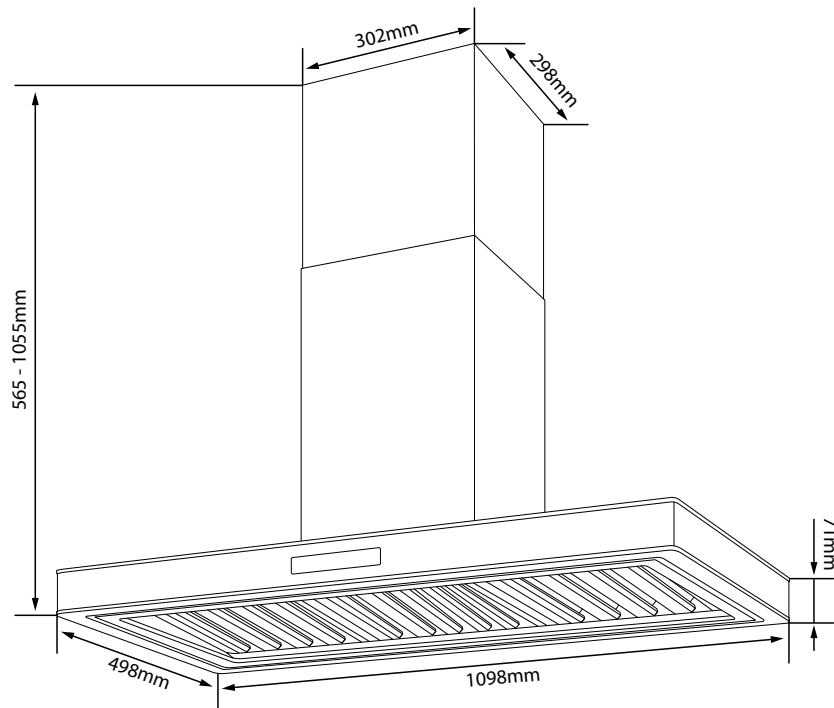

## BTC110BG

FEATURES	
Finish	Matte black / glass
Installation type	Wall mount
Extraction rate	1000m <sup>3</sup> /h
Control type	Touch with white LED
No. of speeds	3 + boost
Lighting	360° LED strip
Filters	3x baffle
Airflow type	Ducted only
Countdown timer	10mins
ACCESSORIES	
Flue extension kit	H2090059 - 2x 750mm pieces
SPECIFICATIONS	
Electrical connection	10A plug
Power supply	220 - 240V, 50Hz
LED wattage	1x 32W
Power cord length (m)	1.4
DIMENSIONS (PRODUCT)	
Width x depth x height (mm)	1098 x 498 x 565 - 1055
Recommended clearance (mm)	700 - 750
Duct diameter (mm)	150
Gross weight (kg)	37
Net weight (kg)	31
DIMENSIONS (CARTON)	
Width x depth x height (mm)	1170 x 475 x 600
WARRANTY	
Parts and labour	5 years