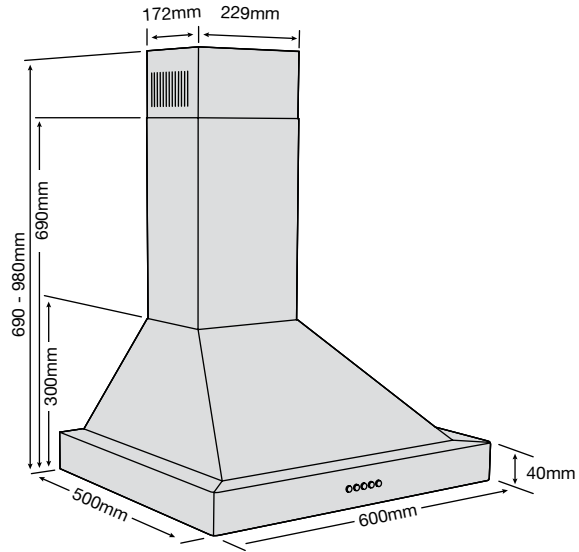

### **60cm / 90cm / 110cm Canyopy Rangehood**

2 x 1.5w LED lamps  
3 fan speeds  
Push button controls  
Aluminium filters  
Max air extraction: 800m<sup>3</sup>/h

3 year warranty, domestic use only

60cm Colours

90cm Colours

RANGEHOOD BC60

FEATURES	
No. of fan speeds	3
Lights (watts)	2 x 1.5
Switch	Push
Grease filter(s)	Aluminium
Version	Ducted & recirculated
Air outlet	150
EXTRACTION	
Max extraction (m3/h)	800
Voltage and Hz	220 - 240V~50Hz
Motor	330W
Noise level (dBA)	76
DIMENSIONS	
Width x Depth x Height (mm)	600 x 500 x 690
Chimney height (mm) (incl. hood)	690 - 980
Chimney width (mm)	229
Chimney depth (mm)	172
Gross weight (kg)	14

RANGEHOOD BC90

FEATURES	
No. of fan speeds	3
Lights (watts)	2 x 1.5
Switch	Push
Grease filter(s)	Aluminium
Version	Ducted & recirculated
Air outlet	150
EXTRACTION	
Max extraction (m3/h)	800
Voltage and Hz	220 - 240V~50Hz
Motor (watts)	330
Noise level (dBA)	74
DIMENSIONS	
Width x Depth x Height (mm)	900 x 500 x 670
Chimney height (mm)	670 - 1050
Chimney width (mm)	219
Chimney depth (mm)	170
Gross weight (kg)	16

RANGEHOOD BC110

FEATURES	
No. of fan speeds	3
Lights (watts)	2 x 1.5
Switch	Push
Grease filter(s)	Aluminium
Version	Ducted & recirculated
Air outlet	150
EXTRACTION	
Max extraction (m3/h)	800
Voltage and Hz	220 - 240V~50Hz
Motor (watts)	330
Noise level (dBA)	79
DIMENSIONS	
Width x Depth x Height (mm)	1100 x 500 x 670
Chimney height (mm)	670 - 1050
Chimney width (mm)	219
Chimney depth (mm)	170
Gross weight (kg)	17.2