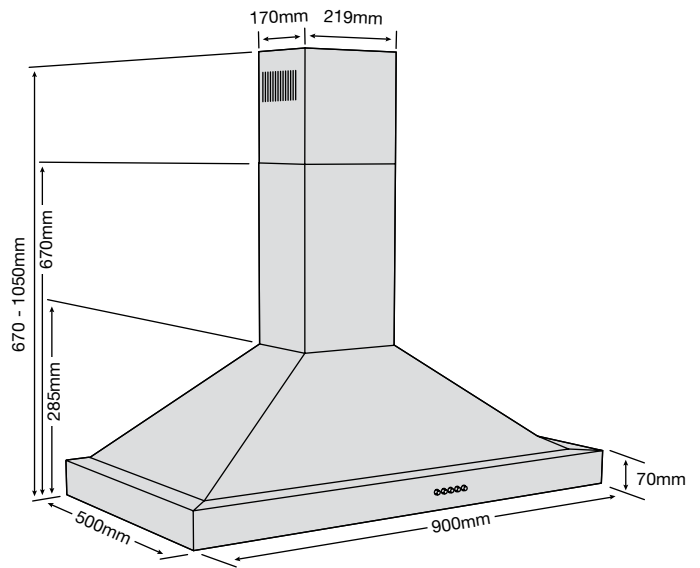

90cm Colours

RANGEHOOD BC60

FEATURES	
No. of fan speeds	3
Lights (watts)	2 x 1.5
Switch	Push
Grease filter(s)	Aluminium
Version	Ducted & recirculated
Air outlet	150
EXTRACTION	
Max extraction (m3/h)	800
Voltage and Hz	220 - 240V~50Hz
Motor	330W
Noise level (dBA)	76
DIMENSIONS	
Width x Depth x Height (mm)	600 x 500 x 690
Chimney height (mm) (incl. hood)	690 - 980
Chimney width (mm)	229
Chimney depth (mm)	172
Gross weight (kg)	14

RANGEHOOD BC90

FEATURES	
No. of fan speeds	3
Lights (watts)	2 x 1.5
Switch	Push
Grease filter(s)	Aluminium
Version	Ducted & recirculated
Air outlet	150
EXTRACTION	
Max extraction (m3/h)	800
Voltage and Hz	220 - 240V~50Hz
Motor (watts)	330
Noise level (dBA)	74
DIMENSIONS	
Width x Depth x Height (mm)	900 x 500 x 670
Chimney height (mm)	670 - 1050
Chimney width (mm)	219
Chimney depth (mm)	170
Gross weight (kg)	16

RANGEHOOD BC110

FEATURES	
No. of fan speeds	3
Lights (watts)	2 x 1.5
Switch	Push
Grease filter(s)	Aluminium
Version	Ducted & recirculated
Air outlet	150
EXTRACTION	
Max extraction (m3/h)	800
Voltage and Hz	220 - 240V~50Hz
Motor (watts)	330
Noise level (dBA)	79
DIMENSIONS	
Width x Depth x Height (mm)	1100 x 500 x 670
Chimney height (mm)	670 - 1050
Chimney width (mm)	219
Chimney depth (mm)	170
Gross weight (kg)	17.2