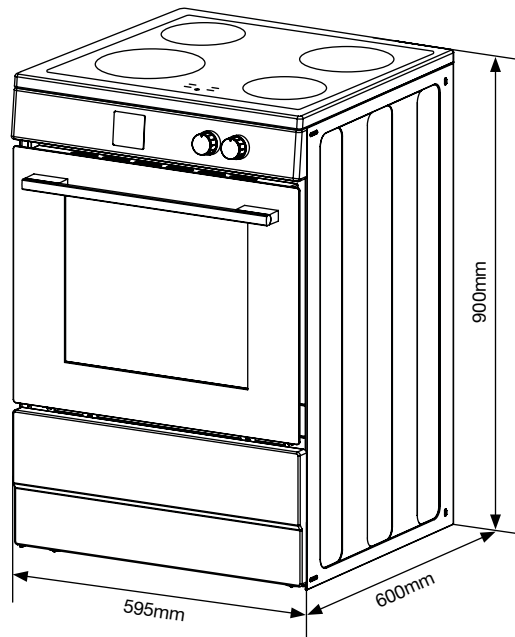

## Functions

Full Grill

Half Grill

Conventional

Fan Assist

Fan Forced

Defrost

Light

## BFS60SCIND

<b>COOKTOP</b>		<b>CAVITY FEATURES</b>	
No. of zones	4	Oven capacity (litres)	76 (Gross) / 69 (Net)
Fuel	Electric	Internal dimensions (mm)	475.4 (w) x 352 (h) x 413.4 (d)
<b>INDUCTION COOKTOP</b>		No. of shelves	2
Front left (kW)	1.4 / 1.8 Boost (160mm)	No. of shelf positions	5
Rear left (kW)	2.1 / 2.5 Boost (210mm)	Full width oven pan with grill insert	1
Front right (kW)	2.1 / 2.5 Boost (210mm)	Oven light	Yes
Rear right (kW)	1.4 / 1.8 Boost (160mm)	Programmable timer	Yes
Control type	Sensor touch	Door opening	Drop down
No. of power levels	9 + Boost	Triple glazed door	Yes
Pause 'n play	Yes	Catalytic oven liners	Yes
Residual heat indicators	Yes	Storage drawer	Yes
Safety switch-off	Yes	<b>TIMER</b>	
On / off indicator	Yes	Touch control	Yes
Minute minder	Yes	Minute minder	Yes
Automatic cooking timer	Yes	Fully programmable timer	Yes
Child lock	Yes	<b>INSTALLATION</b>	
<b>CAVITY</b>		Minimum gap required to fit appliance (mm)	600
Function	Multi-function oven	Electrical connection	32A hardwire
<b>ELECTRIC OVEN</b>		Power supply	230 - 240V, 50Hz
Full grill	Yes	Total electrical power load (W)	9700
Half grill	Yes	<b>DIMENSIONS (PRODUCT)</b>	
Conventional	Yes	Height x Width x Depth (mm)	900 x 595 x 600
Fan assist	Yes		
Fan forced	Yes		
Defrost	Yes		
Light	Yes		