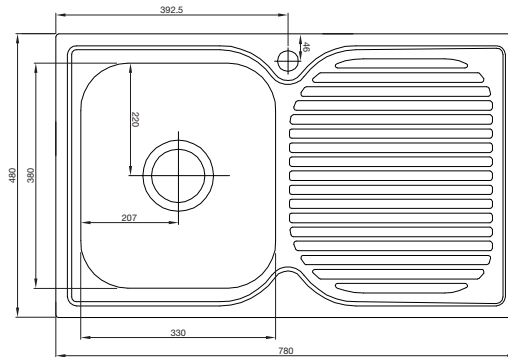

# Single Bowl with Drainer Inset Sink

Stainless Steel | Right Hand Drainer

**304**  
Stainless  
Steel

**10**  
Year  
Warranty

**COLOURS**

Stainless Steel: BDST7811XR

Product and cut-out dimensions are to be used as a guide only. Please refer to actual product before installing, or refer to the instruction manual or website for full instructions

**FEATURES**

Corner Radius (mm)	80
No. of Waste Outlets	1
Drainer	Right Hand Side
Material	304 Grade / 0.8mm Thick Stainless Steel
Finish	Stainless Steel

**INSTALLATION**

Installation Type	Topmount
Cut-Out: Width x Depth (mm)	760 x 460
Cabinet Base (mm)	500

**DIMENSIONS (PACKED)**

Width x Height x Depth (mm)	835 x 220 x 535
Gross Weight (kg)	5.5

**DIMENSIONS (PRODUCT)**

Width x Height x Depth (mm)	780 x 180 x 480
Net Weight (kg)	3.5

**DIMENSIONS (BOWL)**

Width x Height x Depth (mm)	330 x 180 x 380
-----------------------------	-----------------