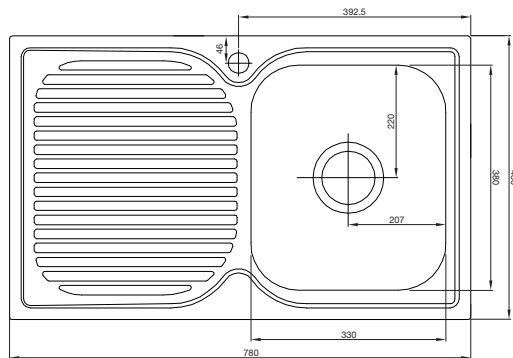

# Single Bowl with Drainer Inset Sink

Stainless Steel | Left Hand Drainer

**304**  
Stainless  
Steel

**10**  
Year  
Warranty

**COLOURS**

Stainless Steel: BDST7811XL

Product and cut-out dimensions are to be used as a guide only. Please refer to actual product before installing, or refer to the instruction manual or website for full instructions

FEATURES	
Corner Radius (mm)	80
No. of Waste Outlets	1
Drainer	Left Hand Side
Material	304 Grade / 0.8mm Thick Stainless Steel
Finish	Stainless Steel
INSTALLATION	
Installation Type	Topmount
Cut-Out: Width x Depth (mm)	760 x 460
Cabinet Base (mm)	500
DIMENSIONS (PACKED)	
Width x Height x Depth (mm)	835 x 220 x 535
Gross Weight (kg)	5.5
DIMENSIONS (PRODUCT)	
Width x Height x Depth (mm)	780 x 180 x 480
Net Weight (kg)	3.5
DIMENSIONS (BOWL)	
Width x Height x Depth (mm)	330 x 180 x 380
WARRANTY	
Parts & Labour	1 Year*
Replacement	10 Years*