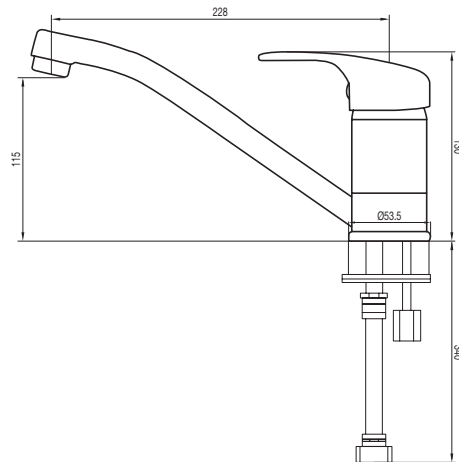

Flick Swivel Mixer

40mm Cartridge | Chrome Finish

6.5
Litres Per Minute

5
Year Warranty*

*Parts & Labour + additional 5 Years cartridge parts only

COLOURS

Chrome: BDTL220C

Product and cut-out dimensions are to be used as a guide only. Please refer to actual product before installing, or refer to the instruction manual or website for full instructions

FEATURES	
Style	Swivel
Tap Swivel Range	360°
Cartridge Size (mm)	Ø 40
WELS Star Rating	4
Flow Rate (Litres Per Minute)	6.5
Body Diameter (mm)	Ø 53.5
Spout Reach (mm)	228
Mixer Height (mm)	145
Material	DZR Brass
Finish	Chrome
INSTALLATION	
Cut-Out (mm)	Ø 35
Minimum Operating Pressure	150kPa
Minimum Operating Temperature	1°
Maximum Operating Pressure	500kPa
Maximum Operating Temperature	70°
DIMENSIONS (PACKED)	
Width x Height x Depth (mm)	335 x 57 x 150
Gross Weight (kg)	3
DIMENSIONS (PRODUCT)	
Width x Height x Depth (mm)	53.5 x 145 x 250
Net Weight (kg)	2.5
WARRANTY	
Parts & Labour	1 Year*
Cartridge	10 Years (Replacement Only*)