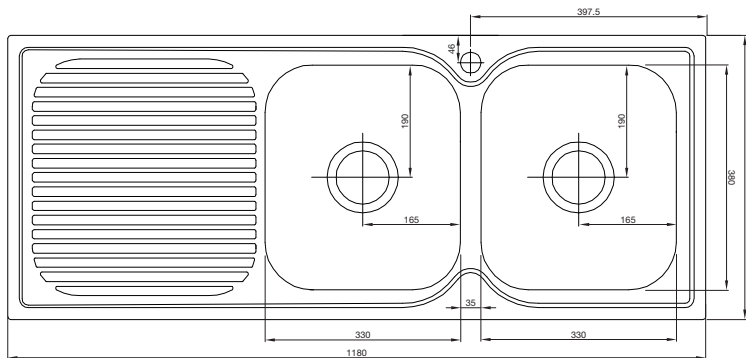

COLOURS

Stainless Steel: BDST1121XL