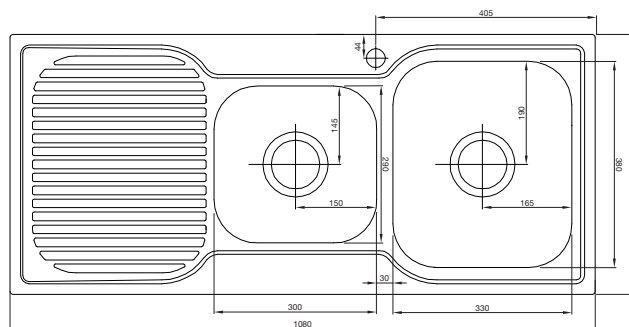

## COLOURS

Stainless Steel: BDST1021XL

Product and cut-out dimensions are to be used as a guide only. Please refer to actual product before installing, or refer to the instruction manual or website for full instructions

## DIMENSIONS (PACKED)

Width x Height x Depth (mm)	1135 x 220 x 535
Gross Weight (kg)	7.4

## DIMENSIONS (PRODUCT)

Width x Height x Depth (mm)	1080 x 180 x 480
Net Weight (kg)	4.9

## DIMENSIONS (BOWL)

Main: Width x Height x Depth (mm)	330 x 180 x 380
Secondary: Width x Height x Depth (mm)	300 x 170 x 290