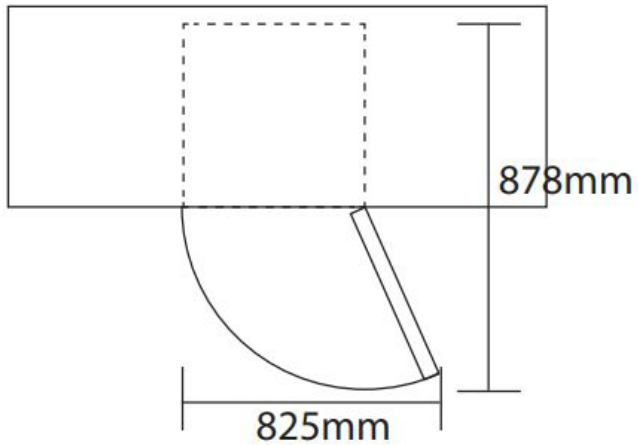

Interior Light

2 Year Warranty

Specifications, Dimensions and Installation

BC126BF

CAPACITY	
Usable Net Capacity (L)	121
FEATURES	
Controls	Knob
Door Style	Stainless steel
Reversible Door	Yes
Handles	Recessed at top and bottom
Interior Light	Yes
INSTALLATION	
Power	230V
	50HZ
Installation	Built under or freestanding
DIMENSIONS (W x H x D)	
Product (mm)	500 x 840 x 560