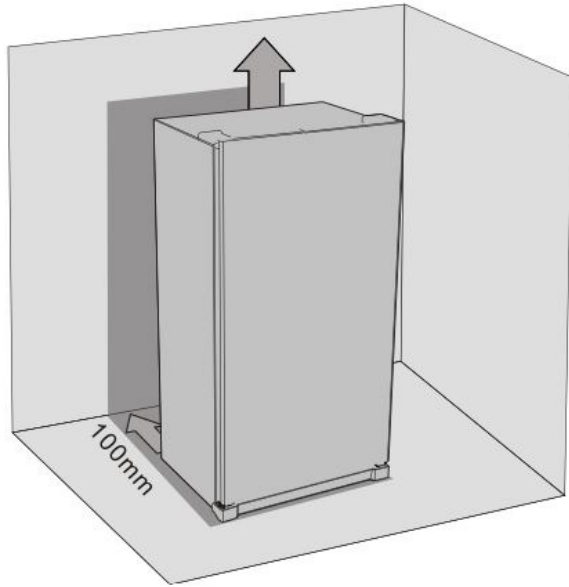

126L Bar Fridge

Features & Benefits

Design

Clean, timeless and compact for all your refrigeration needs

121L Capacity

With 121L usable volume, spill-proof safety glass shelves, freezer compartment and vegetable crisper

Reversible doors

Choose the direction (left or right) your fridge freezer doors swing open to suit your home

Built In or Freestanding

Place in your home as a freestanding unit or build into your cabinetry for a seamless look

Interior Light

2 Year Warranty

Specifications, Dimensions and Installation

BC126BF

CAPACITY	
Usable Net Capacity (L)	121
FEATURES	
Controls	Knob
Door Style	Stainless steel
Reversible Door	Yes
Handles	Recessed at top and bottom
Interior Light	Yes
INSTALLATION	
Power	230V
	50HZ
Installation	Built under or freestanding
DIMENSIONS (W x H x D)	
Product (mm)	500 x 840 x 560