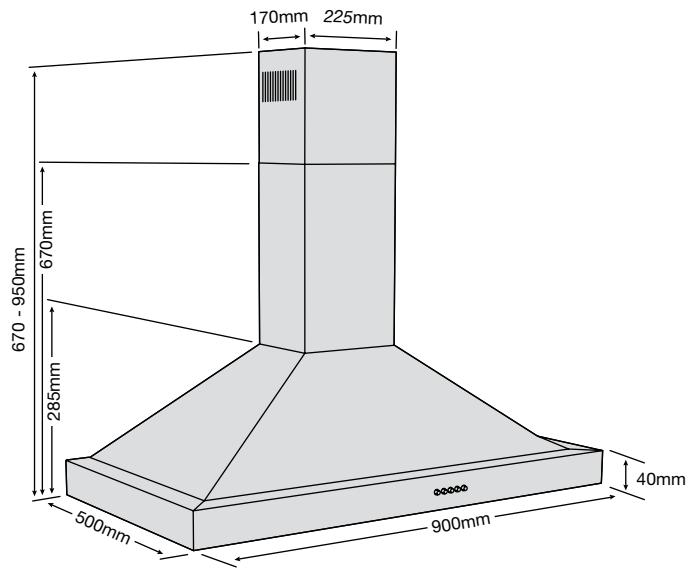

3 year warranty, domestic use only

60cm Colours

90cm Colours

RANGEHOOD BC60

FEATURES	
No. of fan speeds	3
Lights (watts)	2 x 1.5
Switch	Push
Grease filter(s)	Aluminium
Version	Ducted & recirculated
Air outlet	150
EXTRACTION	
Max extraction (m3/h)	800
Voltage and Hz	220 - 240V~50Hz
Motor	330W
Noise level (dBA)	76
DIMENSIONS	
Width x Depth x Height (mm)	600 x 500 x 690
Chimney height (mm) (incl. hood)	690 - 980
Chimney width (mm)	229
Chimney depth (mm)	172
Gross weight (kg)	14

RANGEHOOD BC90

FEATURES	
No. of fan speeds	3
Lights (watts)	2 x 1.5
Switch	Push
Grease filter(s)	Aluminium
Version	Ducted & recirculated
Air outlet	150
EXTRACTION	
Max extraction (m3/h)	800
Voltage and Hz	220 - 240V~50Hz
Motor (watts)	330
Noise level (dBA)	74
DIMENSIONS	
Width x Depth x Height (mm)	900 x 500 x 670
Chimney height (mm)	670 - 950
Chimney width (mm)	225
Chimney depth (mm)	170
Gross weight (kg)	16

RANGEHOOD BC110

FEATURES	
No. of fan speeds	3
Lights (watts)	2 x 1.5
Switch	Push
Grease filter(s)	Aluminium
Version	Ducted & recirculated
Air outlet	150
EXTRACTION	
Max extraction (m3/h)	800
Voltage and Hz	220 - 240V~50Hz
Motor (watts)	330
Noise level (dBA)	79
DIMENSIONS	
Width x Depth x Height (mm)	1100 x 500 x 670
Chimney height (mm)	670 - 1050
Chimney width (mm)	219
Chimney depth (mm)	170
Gross weight (kg)	17.2