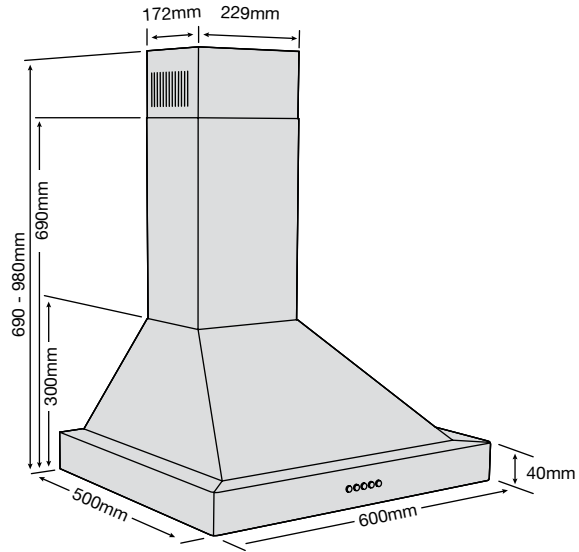

 **BC60 / BC90 / BC110**
Black: BC60B | Stainless Steel: BC60S
Black: BC90B
Black: BC110B

60cm / 90cm / 110cm Canyopy Rangehood

- 2 x 1.5w LED lamps
- 3 fan speeds
- Push button controls
- Aluminium filters
- Max air extraction: 800m³/h

3 year warranty, domestic use only

60cm Colours

90cm Colours

RANGEHOOD BC60

FEATURES	
No. of fan speeds	3
Lights (watts)	2 x 1.5
Switch	Push
Grease filter(s)	Aluminium
Version	Ducted & recirculated
Air outlet	150
EXTRACTION	
Max extraction (m3/h)	800
Voltage and Hz	220 - 240V~50Hz
Motor	330W
Noise level (dBA)	76
DIMENSIONS	
Width x Depth x Height (mm)	600 x 500 x 690
Chimney height (mm) (incl. hood)	690 - 980
Chimney width (mm)	229
Chimney depth (mm)	172
Gross weight (kg)	14

RANGEHOOD BC90

FEATURES	
No. of fan speeds	3
Lights (watts)	2 x 1.5
Switch	Push
Grease filter(s)	Aluminium
Version	Ducted & recirculated
Air outlet	150
EXTRACTION	
Max extraction (m3/h)	800
Voltage and Hz	220 - 240V~50Hz
Motor (watts)	330
Noise level (dBA)	74
DIMENSIONS	
Width x Depth x Height (mm)	900 x 500 x 670
Chimney height (mm)	670 - 950
Chimney width (mm)	225
Chimney depth (mm)	170
Gross weight (kg)	16

RANGEHOOD BC110

FEATURES	
No. of fan speeds	3
Lights (watts)	2 x 1.5
Switch	Push
Grease filter(s)	Aluminium
Version	Ducted & recirculated
Air outlet	150
EXTRACTION	
Max extraction (m3/h)	800
Voltage and Hz	220 - 240V~50Hz
Motor (watts)	330
Noise level (dBA)	79
DIMENSIONS	
Width x Depth x Height (mm)	1100 x 500 x 670
Chimney height (mm)	670 - 1050
Chimney width (mm)	219
Chimney depth (mm)	170
Gross weight (kg)	17.2