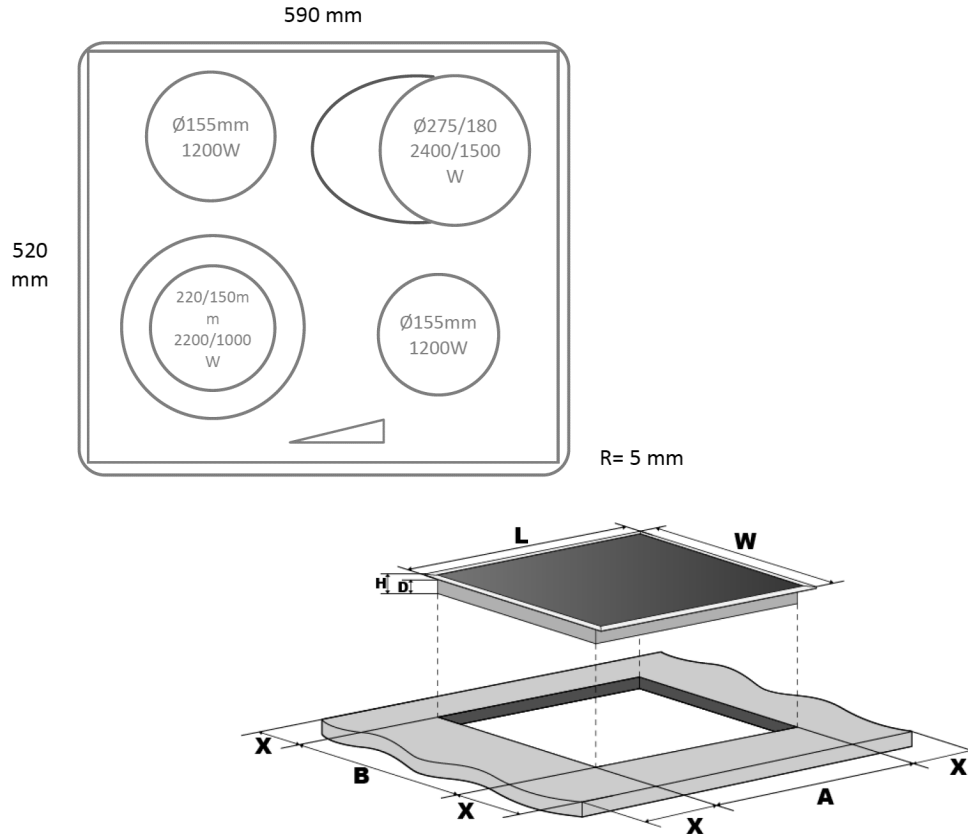

EXTENDABLE ZONES

The two extendable zones on this cooktop allow you to increase the diameter of the cooking zone to accommodate extra-large cookware.

PAUSE COOKING FUNCTION

This useful function allows you to pause your cooking at any stage when life's interruptions take you away from the kitchen. Simply press the pause button again when you're ready to resume.

BELLING FAMILY

Matching finishes to the Belling Design Collection range provides a high-end, stylish look to any kitchen.

Specifications, Dimensions and Installation

	L (mm)	W (mm)	H (mm)	D (mm)	A (mm)	B (mm)	X (mm)
BDC64CE	590	520	45	41	560	490	50 min.

COOKING ZONES	Diameter (mm)	Output (W)
Front Left	150 – 220mm	1000 – 2200W
Front Right	155mm	1200W
Rear Left	155mm	1200W
Rear Right	180 – 275mm	1500 – 2400W
Total Power		7000W

INSTALLATION	
Rated voltage	220 - 240V, 50 / 60Hz
Installed power	7000W
Installation Type	Top mounted

DIMENSIONS	
Dimensions (Packed)	650 (w) x 95 (h) x 600 (d)
Gross weight (kg)	10.3
Dimensions (Product)	590 (w) x 45 (h) x 520 (d)
Net weight (kg)	9.0