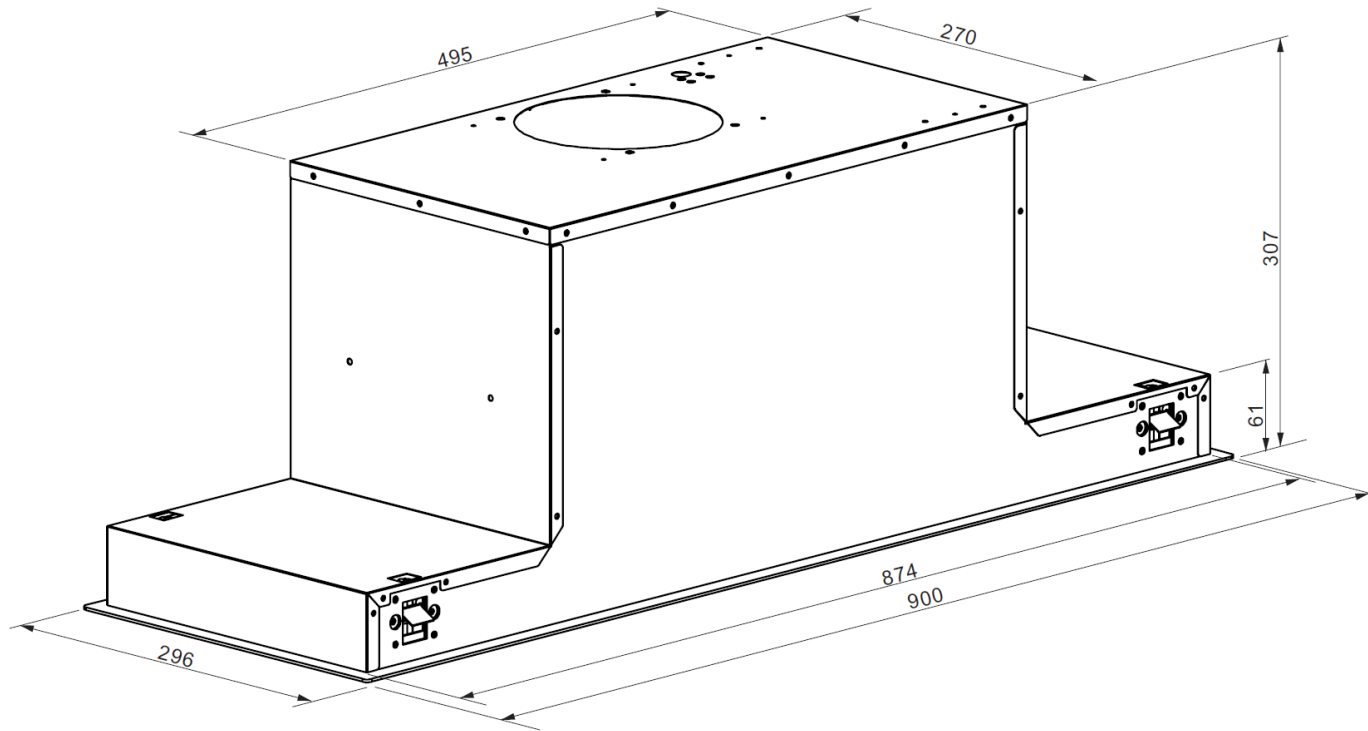

Specifications

Airflow:	1000m ³ /hr
Noise Level:	62 dBA
Lighting:	LED lights
Total Wattage:	270 watts
Ducting Spigot Size:	150mm

Total Power

Power:	220 -240 volt / 50Hz (fitted with 10amp, 3 pin plug)
Power Cord:	1.5 metre cable

BUCG90W

Deluxe Glass Under Cupboard Rangehood 900mm

Product Dimensions

900mm (W) x 307 mm (H) x 296mm (D)

Cut Out Dimensions*

880mm (W) x 275mm (D)

* Ensure the distance between the edges of the cut-out to the edge of the cupboard is at least 35mm