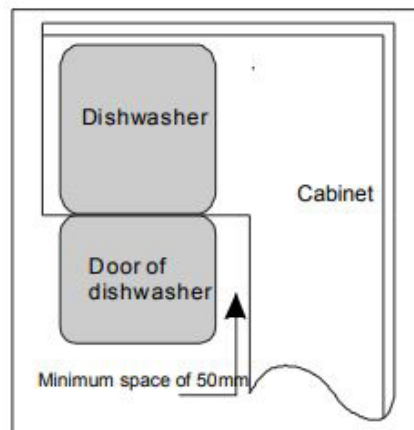

Specifications, Dimensions and Installation

BDW601R

FEATURES

No. of Place Settings	14
Temperature Levels (°)	42/45/50/55/60/65
Delay Timer (hrs)	3/6/9 delayed start
Extra Drying	Yes
Rinse Aid Refil Indicator	Yes
Tablet Function	Yes
Child Lock	Yes

PROGRAMMES

No. of Programmes	6
Intensive	Yes
Heavy	Yes
Normal	Yes
Rinse	Yes
Rapid	Yes
Soak	Yes

SPECIFICATIONS

Power	220/240v AC
	50hz
Water Pressure	0.04 - 1.0mPa
Installation	Integrated

DIMENSIONS (W x H x D)

Product (mm)	598 x 815 x 550