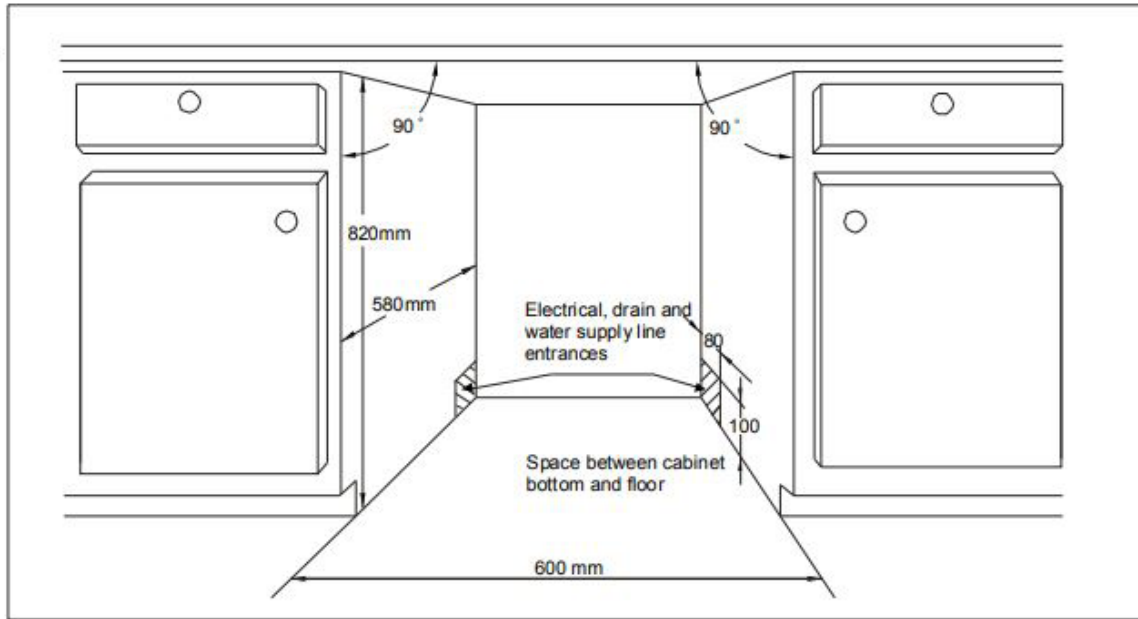

Specifications, Dimensions and Installation

BDW601R

FEATURES

No. of Place Settings	14
Temperature Levels (°)	42/45/50/55/60/65
Delay Timer (hrs)	3/6/9 delayed start
Extra Drying	Yes
Rinse Aid Refil Indicator	Yes
Tablet Function	Yes
Child Lock	Yes

PROGRAMMES

No. of Programmes	6
Intensive	Yes
Heavy	Yes
Normal	Yes
Rinse	Yes
Rapid	Yes
Soak	Yes

SPECIFICATIONS

Power	220/240v AC
	50hz
Water Pressure	0.04 - 1.0mPa
Installation	Integrated

DIMENSIONS (W x H x D)

Product (mm)	598 x 815 x 550