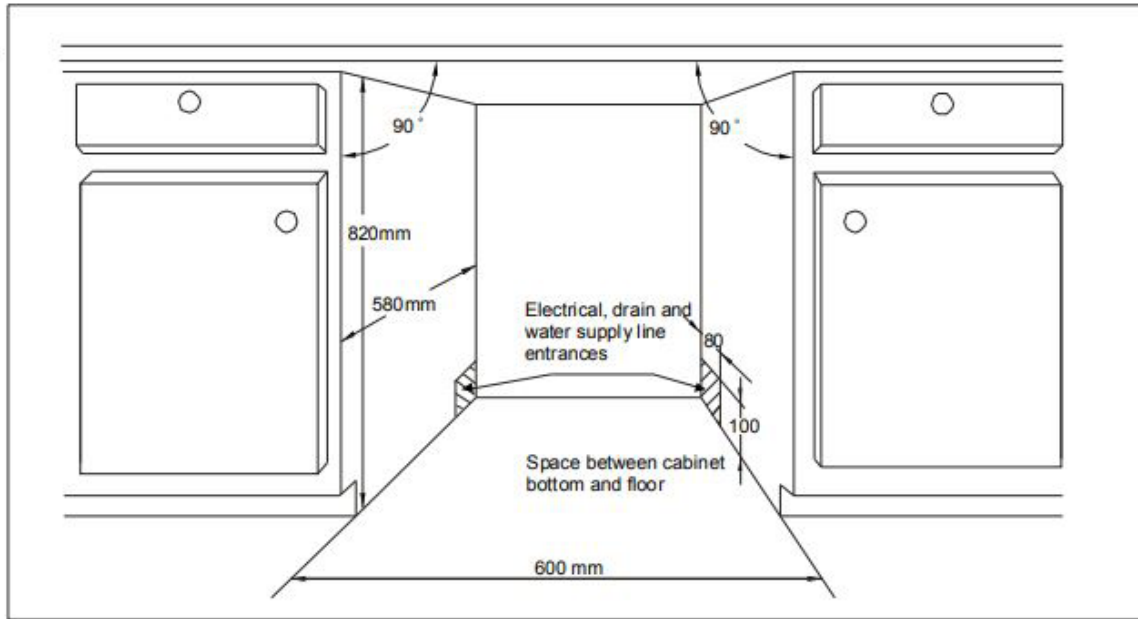

Additional Features

Includes child lock, delayed timer, rinse aid refill indicator and tablet function

3 Star Energy Rating

4 Star Water Rating

2 Year Warranty

Specifications, Dimensions and Installation

BDW60IC2

No. of Programmes	6
Intensive	Yes
Heavy	Yes
Normal	Yes
Rinse	Yes
Rapid	Yes
Soak	Yes

SPECIFICATIONS

Power	220/240v AC
	50hz
Water Pressure	0.04 - 1.0mPa
Installation	Integrated

DIMENSIONS (W x H x D)

Product (mm)	598 x 815 x 550
--------------	-----------------