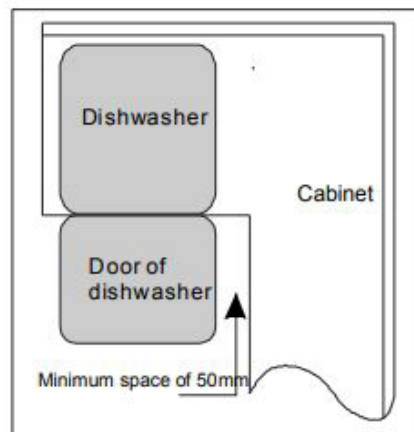

60cm Integrated Dishwasher

Features & Benefits

Design

Stainless steel interior with 14 place settings, adjustable upper basket and electronic controls

6 Functions

All the functions you could need featuring also rapid, soak and extra drying functions

Additional Features

Includes child lock, delayed timer, rinse aid refill indicator and tablet function

3 Star Energy Rating

4 Star Water Rating

2 Year Warranty

Specifications, Dimensions and Installation

BDW60IC2

FEATURES

No. of Place Settings	14
Temperature Levels (°)	42/45/50/55/60/65
Delay Timer (hrs)	3/6/9 delayed start
Extra Drying	Yes
Rinse Aid Refil Indicator	Yes
Tablet Function	Yes
Child Lock	Yes

PROGRAMMES

No. of Programmes	6
Intensive	Yes
Heavy	Yes
Normal	Yes
Rinse	Yes
Rapid	Yes
Soak	Yes

SPECIFICATIONS

Power	220/240v AC
	50hz
Water Pressure	0.04 - 1.0mPa
Installation	Integrated

DIMENSIONS (W x H x D)

Product (mm)	598 x 815 x 550
--------------	-----------------