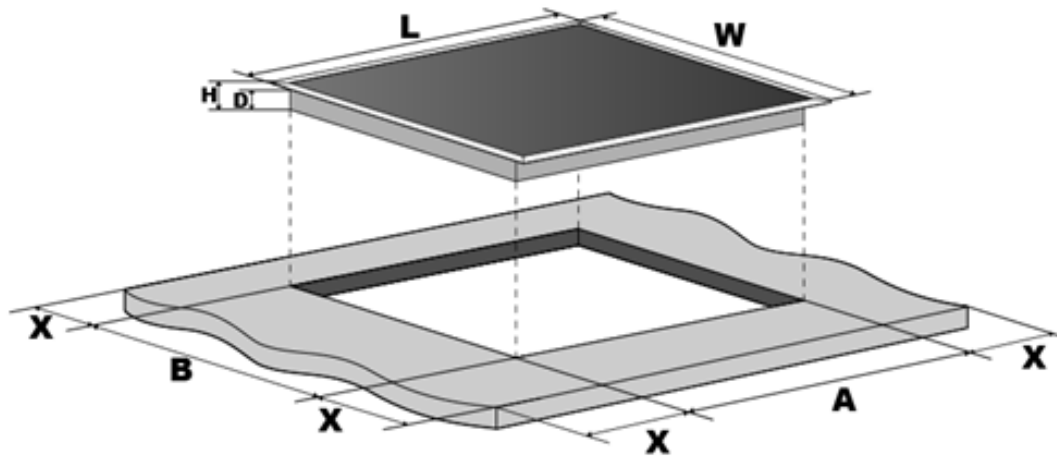

60cm Induction Cooktop

SmartWheel Induction Cooktop with Flex Zone

Features & Benefits

Schott Ceran Glass

Black stylish glass ceramic cook top with bevelled sides

4 Elements

Induction cook top with 4 elements featuring a left flex zone that can be used as one flexible zone or two individual zones depending on your cooking needs

Touch Control

White LED SmartWheel touch control with digital power display

Additional Functions

- Boost function - use the boost function to bring your cookware to temperature faster
- Smart Zone function - automatically detects when a pan has been placed onto a cooking zone
- Keep Warm function - after cooking simply activate the keep warm function for the zone you have been cooking on to keep your food warm

Additional Features

Includes a digital timer on each element, automatic safety switch off, child lock, pause key and hot hob indicators

2 Year Warranty

Specifications, Dimensions and Installation

	L (mm)	W (mm)	H (mm)	D (mm)	A (mm)	B (mm)	X (mm)
BCT60INFZ	590	520	50	54	560	490	50min.

Product (mm)	520 x 58 x 290
--------------	----------------