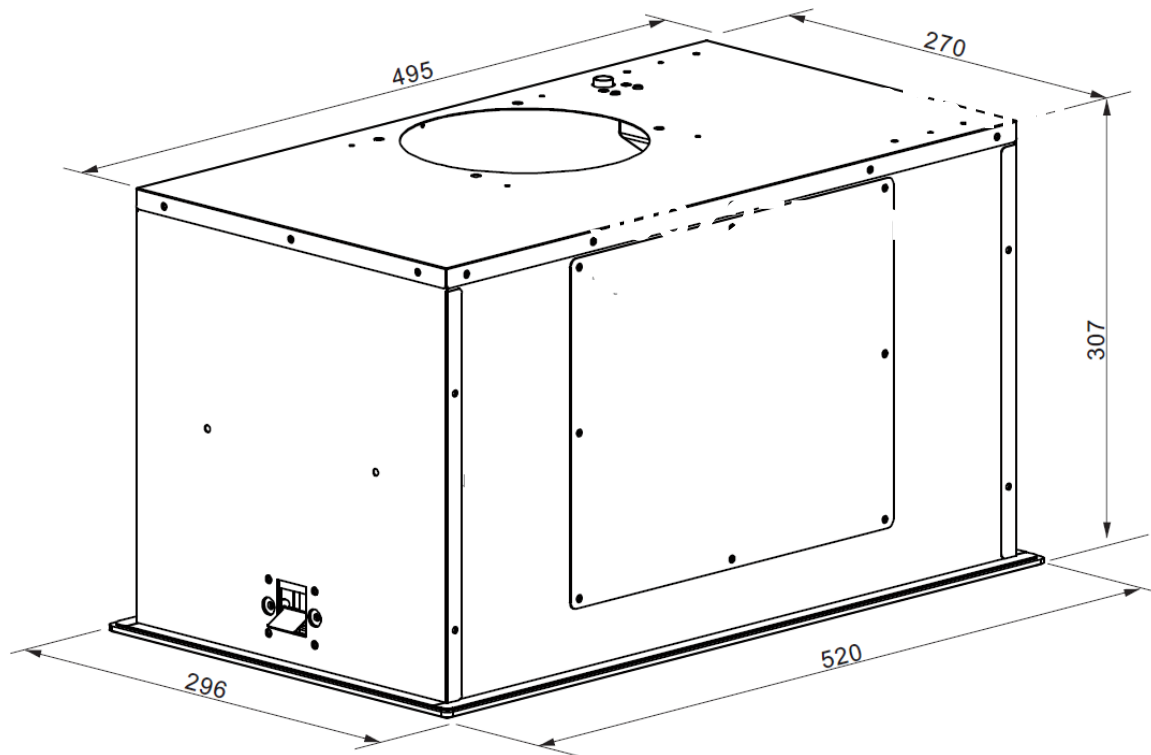

BUCG52B

Deluxe Glass Under Cupboard Rangehood
520mm to suit 600mm cabinet

belling[®]
trusted since 1912

Product Dimensions

520mm (W) x 307 mm (H) x 296mm (D)

Cut Out Dimensions*

500mm (W) x 275mm (D)

* Ensure the distance between the edges of the cut-out to the edge of the cupboard is at least 35mm