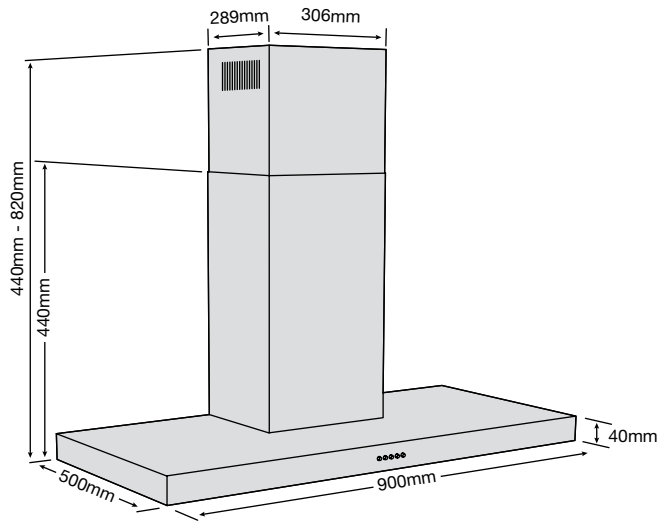

### 90cm / 110cm Linear Rangehood

2 x 1.5w LED lamps  
3 fan speeds  
Push button controls  
Aluminium filters  
Max air extraction: 800m<sup>3</sup>/h

3 year warranty, domestic use only

#### Colours

RANGEHOOD BL90

FEATURES	
No. of fan speeds	3
Lights (watts)	2 x 1.5
Switch	Push
Grease filter(s)	Aluminium
Version	Ducted & recirculated
Air outlet	150
EXTRACTION	
Max extraction (m3/h)	800
Voltage and Hz	220 - 240V~50Hz
Motor (watts)	330
Noise level (dBA)	79
DIMENSIONS	
Width x Depth x Height (mm)	900 x 500 x 440
Chimney height (mm) (incl. hood)	440 - 820
Chimney width (mm)	306
Chimney depth (mm)	289
Gross weight (kg)	19

RANGEHOOD BL110

FEATURES	
No. of fan speeds	3
Lights (watts)	2 x 1.5
Switch	Push
Grease filter(s)	Aluminium
Version	Ducted & recirculated
Air outlet	150
EXTRACTION	
Max extraction (m3/h)	800
Voltage and Hz	220 - 240V~50Hz
Motor (watts)	330
Noise level (dBA)	79
DIMENSIONS	
Width x Depth x Height (mm)	1100 x 500 x 450
Chimney height (mm)	450 - 840
Chimney width (mm)	322
Chimney depth (mm)	282
Gross weight (kg)	19